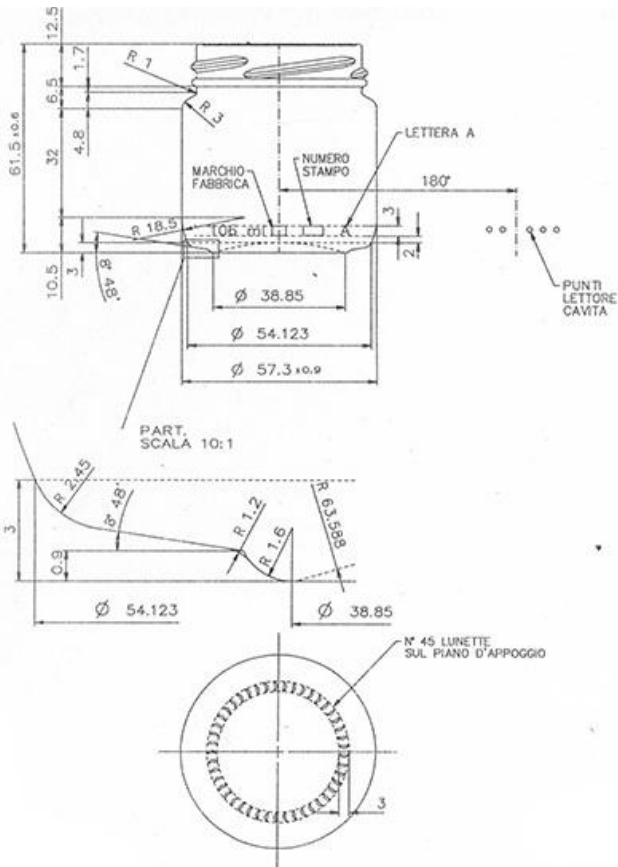

# ALEVGOR GLASS

Jar 106 ml TO 53

Code	180
Capacity	106 ml
Weight	100 g
Units per pallet	6 800