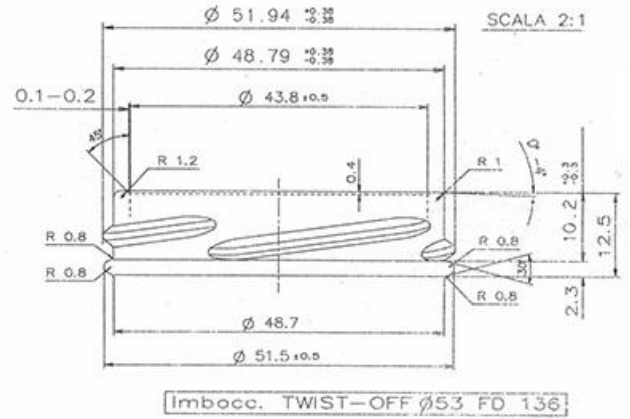

# ALEVGOR GLASS

Jar 106 ml TO 53

Code	180
Capacity	106 ml
Weight	100 g
Units per pallet	6 800